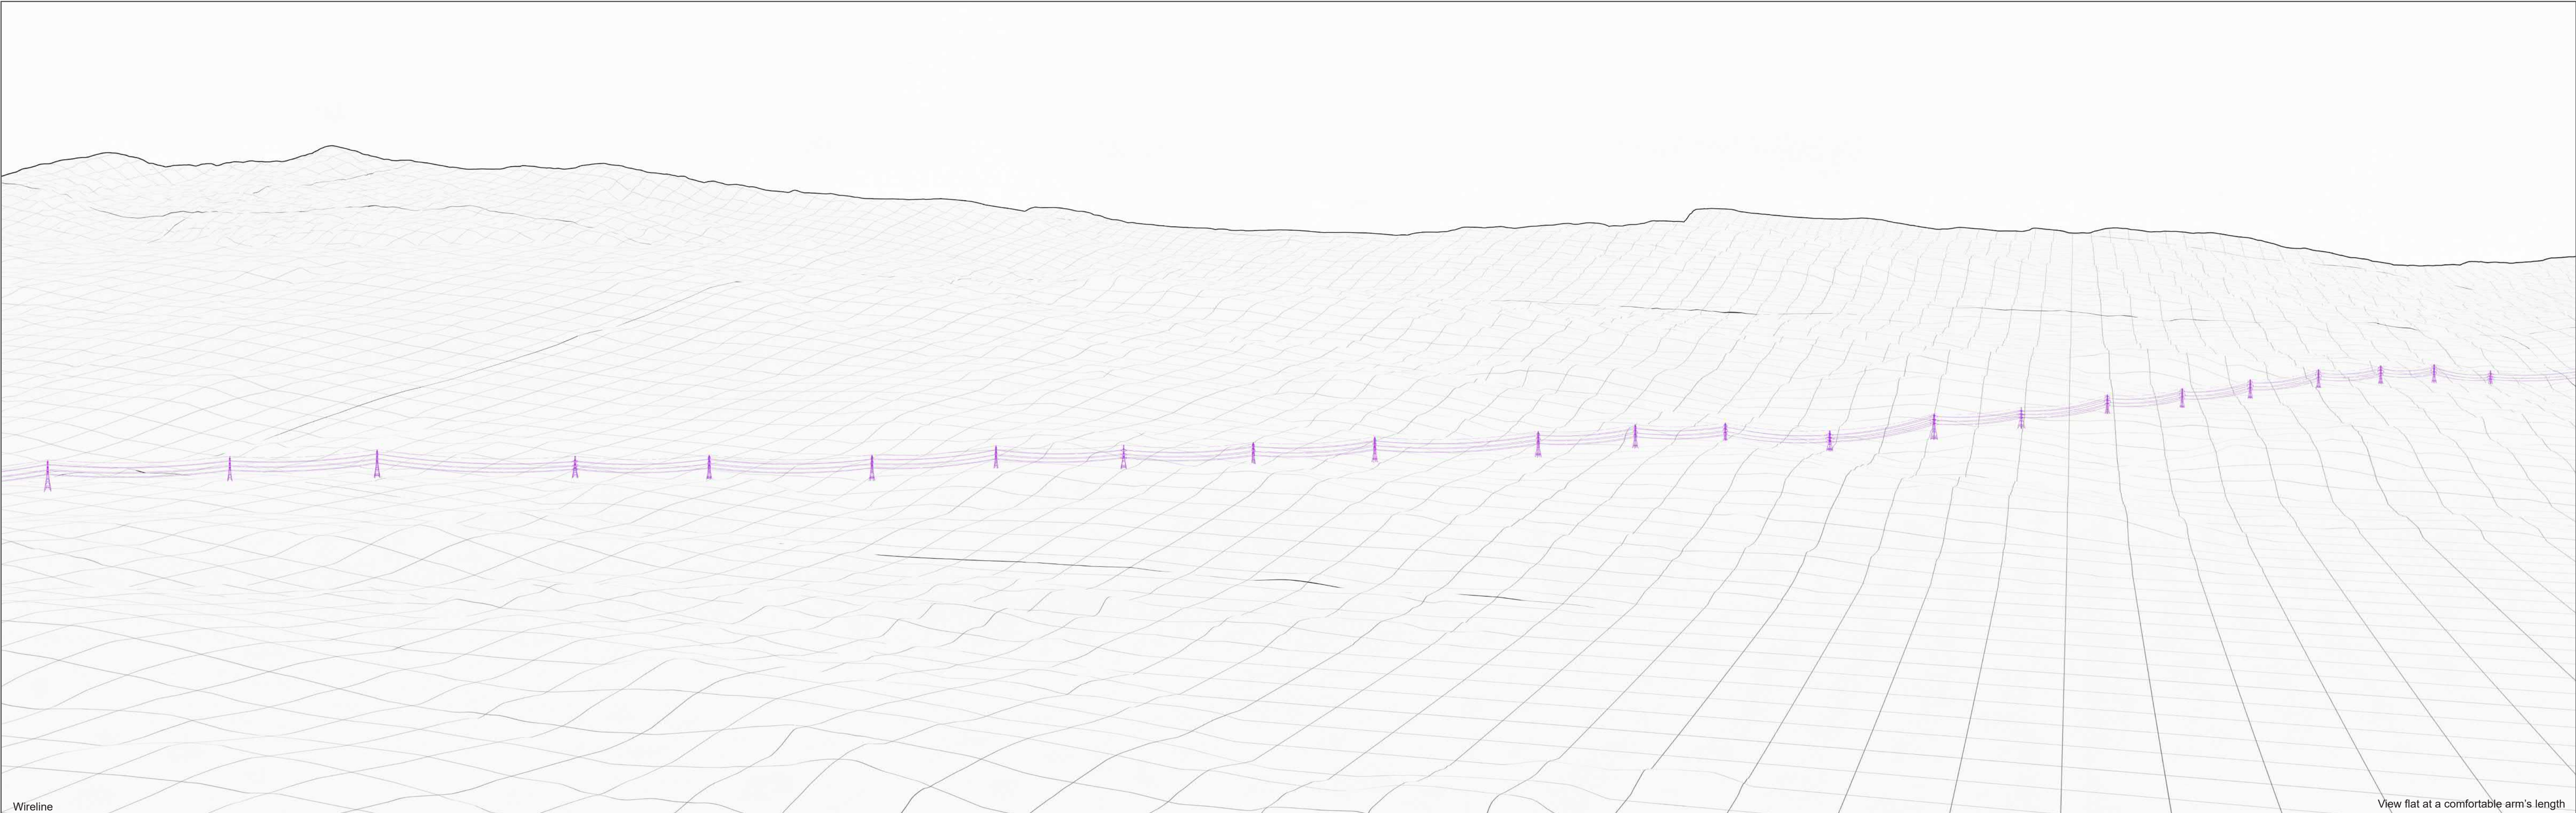

Baseline photograph

This image provides landscape and visual context only

Wireline drawing - proposed OHL shown in purple

OS reference: 211337 728152
 Eye Level: 102m AOD
 Direction of view: SW
 Horizontal field of view: (90° cylindrical projection)

Photomontage

View flat at a comfortable arm's length

Figure: 8.8g
Viewpoint 7 : Monadh Driseig (Hill Top)
Creag Dhubh to Dalmally 275 kV Connection

OS reference: 211337 728152
Eye Level: 102m AOD
Direction of view: SE
Horizontal field of view: (90° cylindrical projection)

Camera: Nikon D750
Lens: 50mm (Nikon AF 50mm f/1.4)
Camera height: 1.5m AGL
Date and time: 25/08/2021 11:24

OS reference: 211337 728152
Eye Level: 102m AOD
Direction of view: SW
Horizontal field of view: (90° cylindrical projection)

Wireline

View flat at a comfortable arm's length

Figure: 8.8g
Viewpoint 7 : Monadh Driseig (Hill Top)
Creag Dhubh to Dalmally 275 kV Connection

OS reference:	211337 728152	Camera:	Nikon D750
Eye Level:	102m AOD	Lens:	50mm (Nikon AF 50mm f/1.4)
Direction of view:	SE	Camera height:	1.5m AGL
Horizontal field of view:	(53.5° cylindrical projection)	Date and time:	25/08/2021 11:24