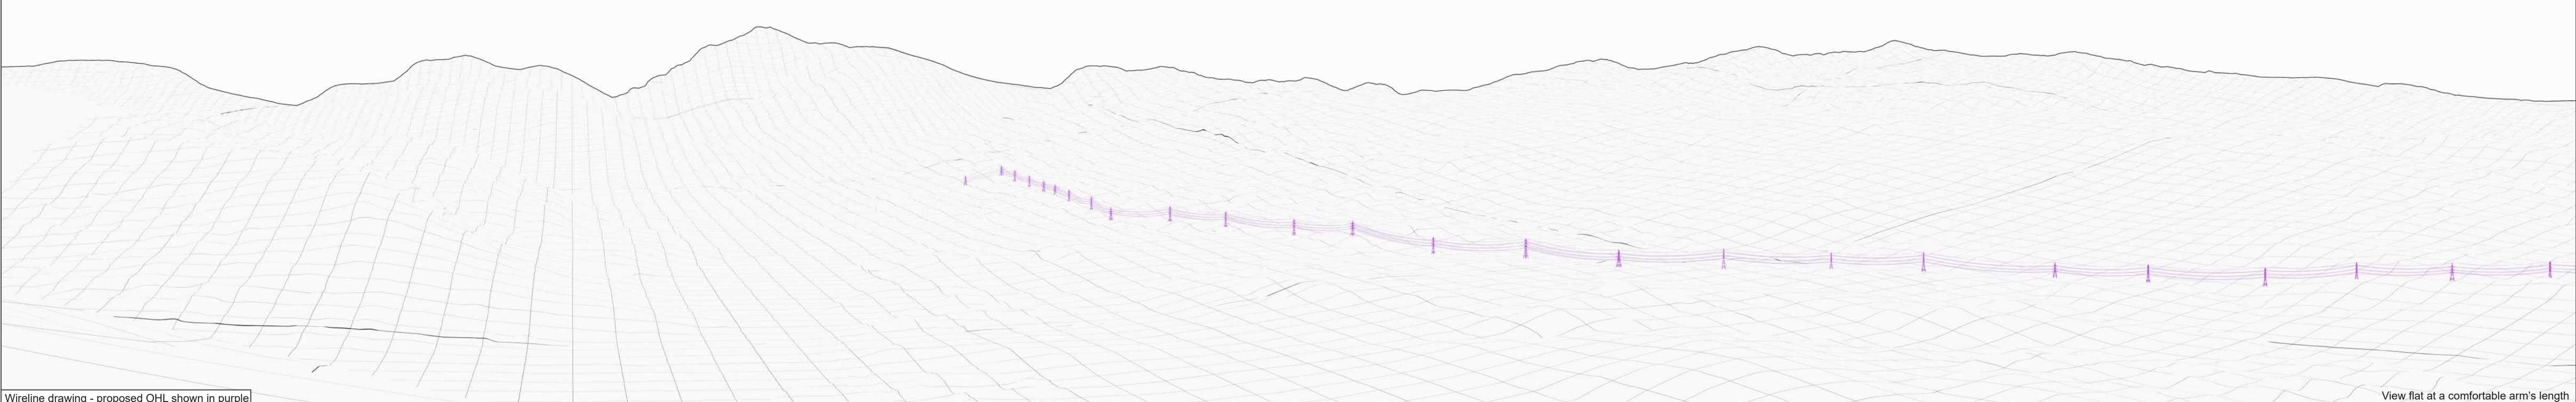

Baseline photograph

This image provides landscape and visual context only

Wireline drawing - proposed OHL shown in purple

View flat at a comfortable arm's length

Figure: 8.8g
Viewpoint 7 : Monadh Driseig (Hill Top)

Creag Dhubh to Dalmally 275 kV Connection

OS reference: 211337 728152
 Eye Level: 102m AOD
 Direction of view: SE
 Horizontal field of view: (90° cylindrical projection)

Camera: Nikon D750
 Lens: 50mm (Nikon AF 50mm f/1.4)
 Camera height: 1.5m AGL
 Date and time: 25/08/2021 11:24

Baseline photograph

This image provides landscape and visual context only

Wireline drawing - proposed OHL shown in purple

OS reference: 211337 728152
 Eye Level: 102m AOD
 Direction of view: SW
 Horizontal field of view: (90° cylindrical projection)

Photomontage

View flat at a comfortable arm's length

Figure: 8.8g
Viewpoint 7 : Monadh Driseig (Hill Top)
Creag Dhubh to Dalmally 275 kV Connection

OS reference: 211337 728152
Eye Level: 102m AOD
Direction of view: SE
Horizontal field of view: (90° cylindrical projection)