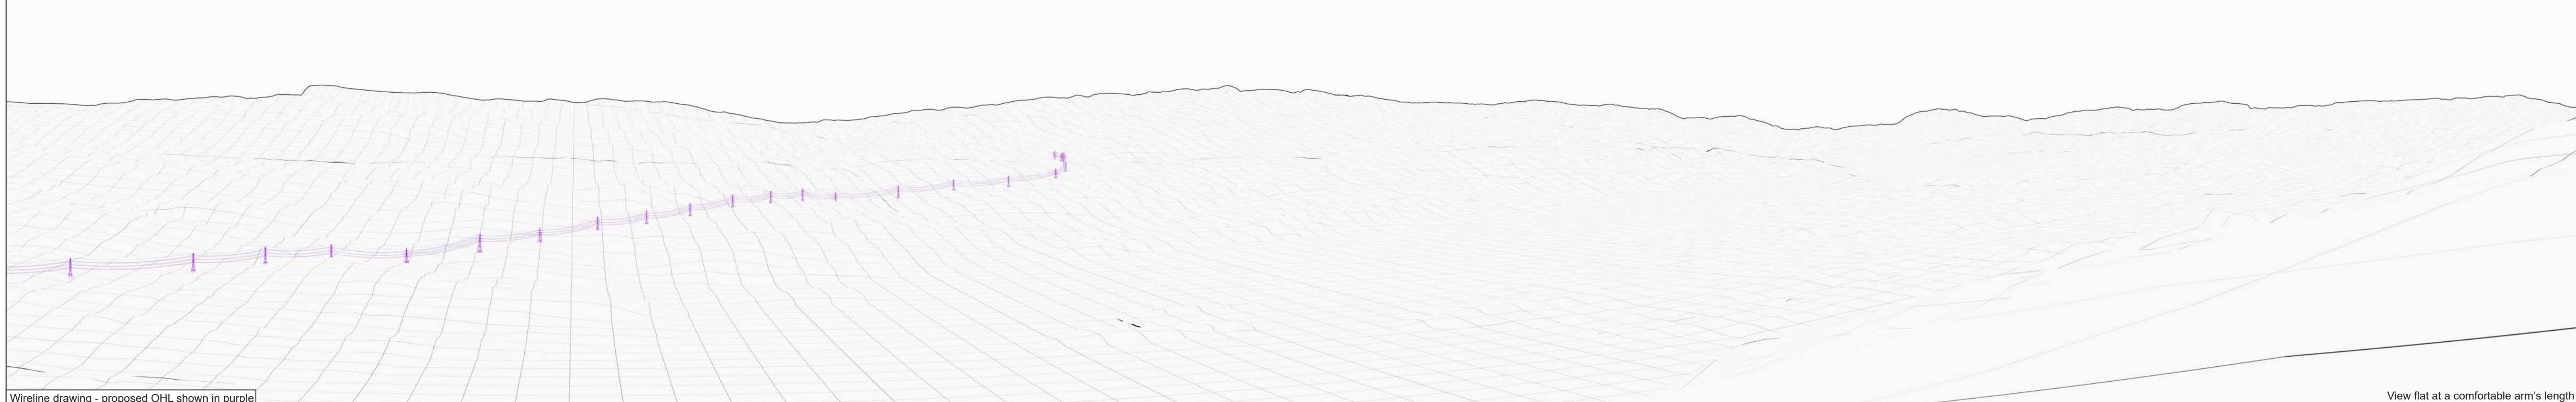

Baseline photograph

This image provides landscape and visual context only

Wireline drawing - proposed OHL shown in purple

View flat at a comfortable arm's length

Figure: 8.8g
Viewpoint 7 : Monadh Driseig (Hill Top)

Creag Dhubh to Dalmally 275 kV Connection

OS reference: 211337 728152
 Eye Level: 102m AOD
 Direction of view: SE
 Horizontal field of view: (90° cylindrical projection)

Camera: Nikon D750
 Lens: 50mm (Nikon AF 50mm f/1.4)
 Camera height: 1.5m AGL
 Date and time: 25/08/2021 11:24

Baseline photograph

This image provides landscape and visual context only

Wireline drawing - proposed OHL shown in purple

OS reference: 211337 728152
 Eye Level: 102m AOD
 Direction of view: SW
 Horizontal field of view: (90° cylindrical projection)

Photomontage

View flat at a comfortable arm's length

Figure: 8.8g
Viewpoint 7 : Monadh Driseig (Hill Top)
Creag Dhubh to Dalmally 275 kV Connection

OS reference: 211337 728152
Eye Level: 102m AOD
Direction of view: SE
Horizontal field of view: (90° cylindrical projection)